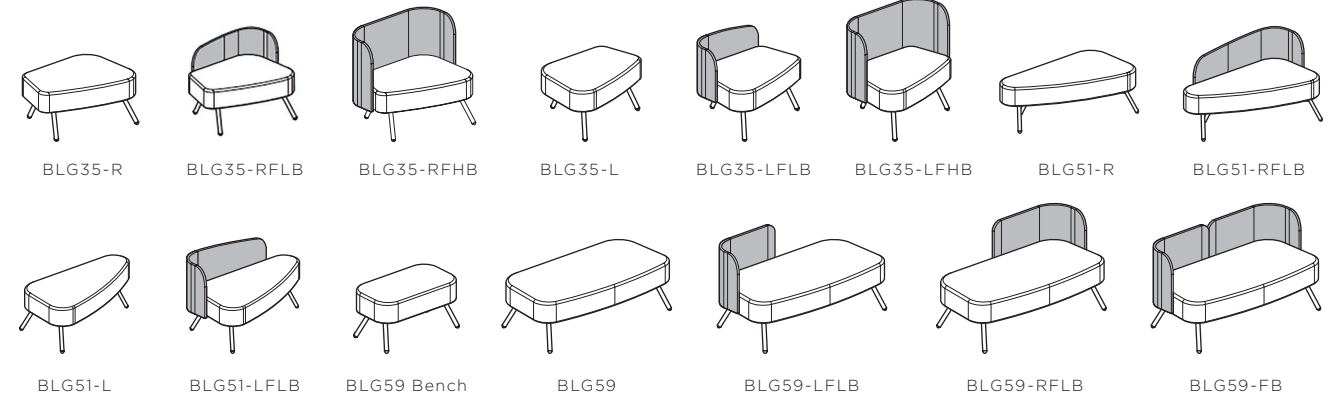

### BLOG

Left: BLG35-RFHB  
Right: BLG35-LFHB

BLGSADJ-2630

BLGS-19

#### BLOG COLLECTION

- Lends itself to color layering; seat, pillow, and back can be upholstered in different materials.
- Optional inside back cushion.
- Optional loose pillow
- High-density foam provides comfort, while maintaining clean, crisp edges and corners.
- Strong metal frame, angled legs and organic shaped seat and back.
- Frames standard in chrome, optional powdercoat available.
- Tables are available in a variety of laminates.
- White board with a porcelain writing surface

BLGT-24R12

Blog White Board

BLGT-24R20

BLG35-R

BLG35-RFLB

BLG35-RFHB

BLG35-L

BLG35-LFLB