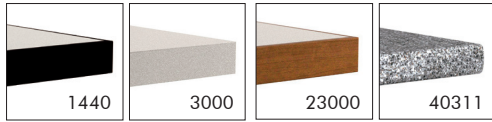

9660 Metal Backless Barstool
30.25"H x 18"W x 19.75"D
30.25" Seat Height

9660 Metal Barstool
38.5"H x 18"W x 19.75"D
30.25" Seat Height

79ST Community Table
9661 Stool and 9664 Bench

9663 Bar Height Bench with Upholstered Back
32"H x 46"W x 19.75"D
30.25" Seat Height
*Backless Option Available

9665 Chair Height Bench with Upholstered Back
32"H x 46"W x 19.75"D
18.5" Seat Height
*Backless Option Available

9664 Counter Height Backless Bench
32"H x 46"W x 19.75"D
23" Seat Height

9664 Counter Height Bench with Upholstered Back
32"H x 46"W x 19.75"D
23" Seat Height

FALCON™ COMIDA™ COLLECTION

Edge Profiles

Comida 79ST Cocktail Table
Standard 18" Overall Height

Comida 79ST Dining Table
Standard 30" Overall Height

Comida 79ST Counter Table
Standard 36" Overall Height

Comida 79ST Bar Height Table
Standard 42" Overall Height