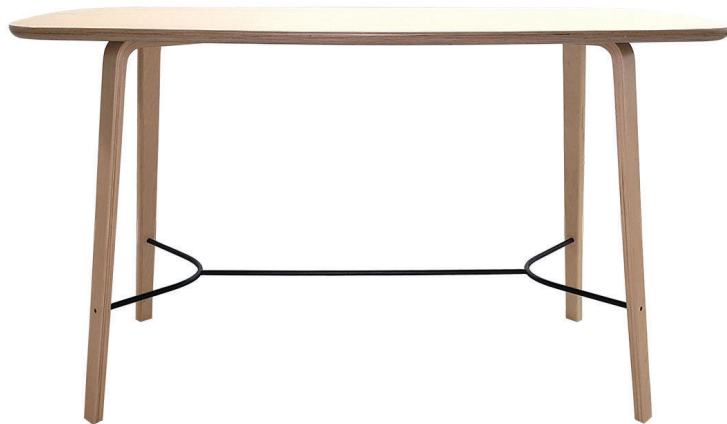

THONET®

LEGACY COLLECTION

1220CT