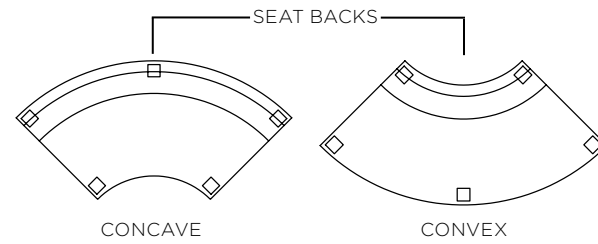

CONFIGURATIONS

MOSS™ - NOOK

MNK-PS

SINGLE UNIT

MNK SINGLE SEAT
29.5W x 28.75D x 35.5H, 18.5 SH
4.25 Yards

**MNK-PS SINGLE SEAT WITH
PRIVACY SCREEN**
29.5W x 28.75D x 60H, 18.5 SH
5.68 Yards

***MNK-CH COUNTER HEIGHT - SINGLE SEAT**
29.5W x 28.75D x 41.5H, 24.5 SH
4.5 Yards

MNK-DBL

DOUBLE UNIT

MNKDBL DOUBLE SEAT
59W x 28.75D x 35.5H, 18.5 SH
8.5 Yards

**MNKDBL-PS DOUBLE SEAT WITH
PRIVACY SCREEN**
59W x 28.75D x 60H, 18.5 SH
11.36 Yards

***MNKDBL-CH
COUNTER HEIGHT - DOUBLE SEAT**
59W x 28.75D x 41.5H, 24.5 SH
9 Yards

MNKQTR-CC

***MNK-PS and MNKDBL-PS**
(single and double units with 18.5" seat heights) are the only products available with Privacy Screens, and are NOT available on any other shapes or seat heights.

QUARTER CIRCLE

***MNKQTR-CC CONCAVE**
***MNKQTR-CV CONVEX**
67W X 29D X 35.5H, 18.5 SH
7.5 Yards

COUNTER HEIGHT - QUARTER CIRCLE

***MNKQTR-CH-CC CONCAVE**
***MNKQTR-CH-CV CONVEX**
67W X 29D X 41.5H, 24.5 SH
8.5 Yards

MNKHLE-CH-CC