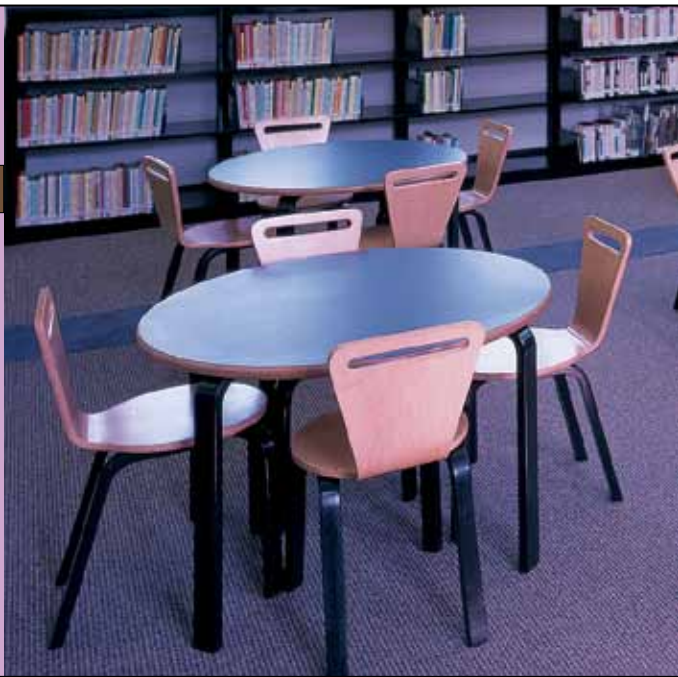

T H O N E T[®]

Primaries

WS205-A

Primaries

Designed by Dorsey Cox, circa 1990

Primaries is the proven standard in children's contact furnishings. Playful styles have true child appeal. Simple molded plywood construction with minimal parts withstanding the rigorous wear of children's daily use. Chairs are also lightweight allowing children to move about in their environment. For safety all edges are shaped to a soft radius. Primaries offers great variety between the four different chair styles and multiple table configurations.