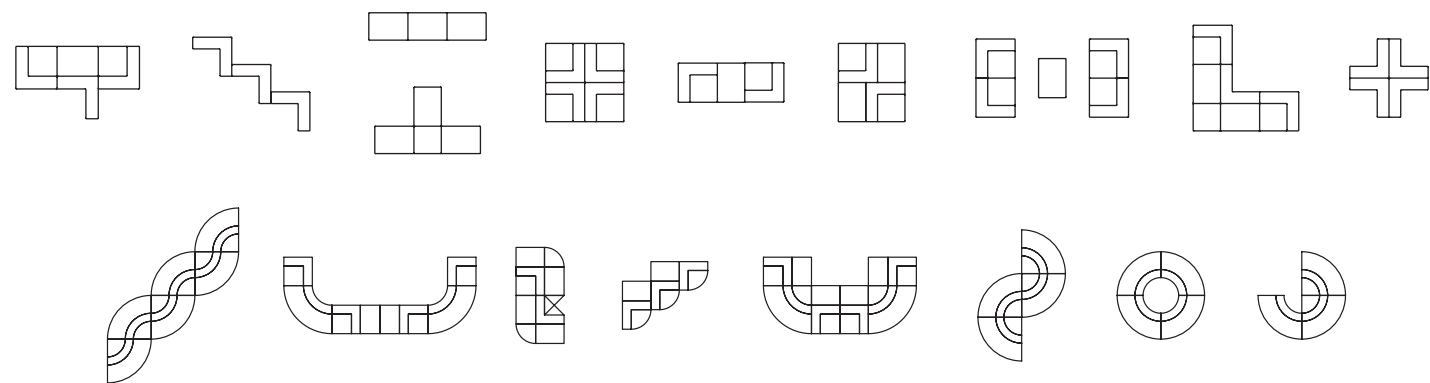

7850L
Left Arm

7851
Backless

7860
Square End Table

7860R
Rectangular Tables

7860A
Table Wedge with
optional power unit
available

CONFIGURATIONS

Designed by Qdesign

32SC