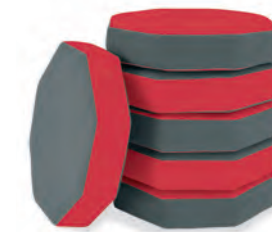

- 24" seat height and 41" back height
- Rear shelf facilitates stand up meetings and counter height seating

MNKQTR-CH-CC Counter height quarter circle with rear counter, **MNK-CH** counter height single, and **1091** occasional table

MNK-PS single seat with full privacy screen and **1091** occasional table

MNKDBL-PS MOSS with half screen and MOSS | Chill™ ottoman.

T3307 tulip pillow

T3310 square pillow

T3304 octagon pillow

T3308 paisley pillow

T3302-18 cube

T3301-34 large cylinder
T3300-18 small cylinder

T3303-21 noodle

T3311-34 large cube

T3315 with optional aluminum legs

T3306-18 with optional casters

T3306-18

T3301-18 with optional aluminum legs

T3318 curve

MOSS | Chill

T3320 wedge with cylinder center T3309-29

MMS single seat with casters

MMS with arm and MMT connector tables

MMS single seat with casters

MMS single seat with casters and tablet, and MMB single seat backless with casters, and Falcon's J91 Cafe table