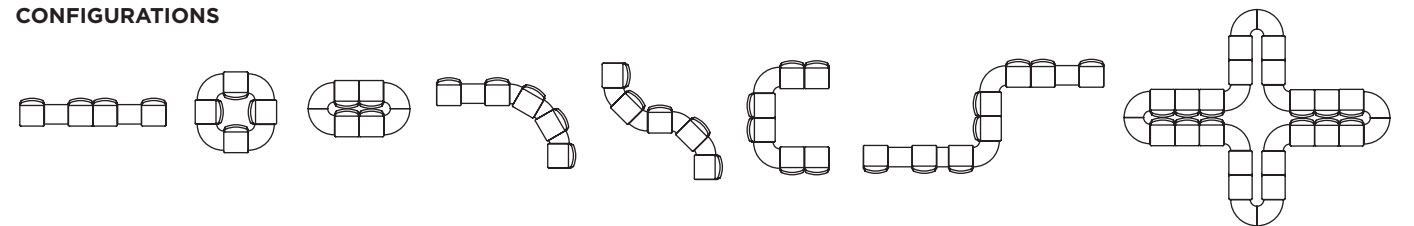

T3318 curve

MOSS | Chill

T3320 wedge with cylinder center T3309-29

MMS single seat with casters

MMS with arm and MMT connector tables

MMS single seat with casters

MMS single seat with casters and tablet, and MMB single seat backless with casters, and Falcon's J91 Cafe table

MMS single seat with casters and double articulating tablet

MMT90 90° table connector
also available: MMT45 and MMT30

MMT180 180° table connector

MMT24 24" table connector
also available: MMT12

MMB backless bench

MMS single seat with casters

MMS with casters and table

CONFIGURATIONS

T H O N E T[®]

MOSS™ MULTIPLE OCCUPANCY SEATING SOLUTIONS