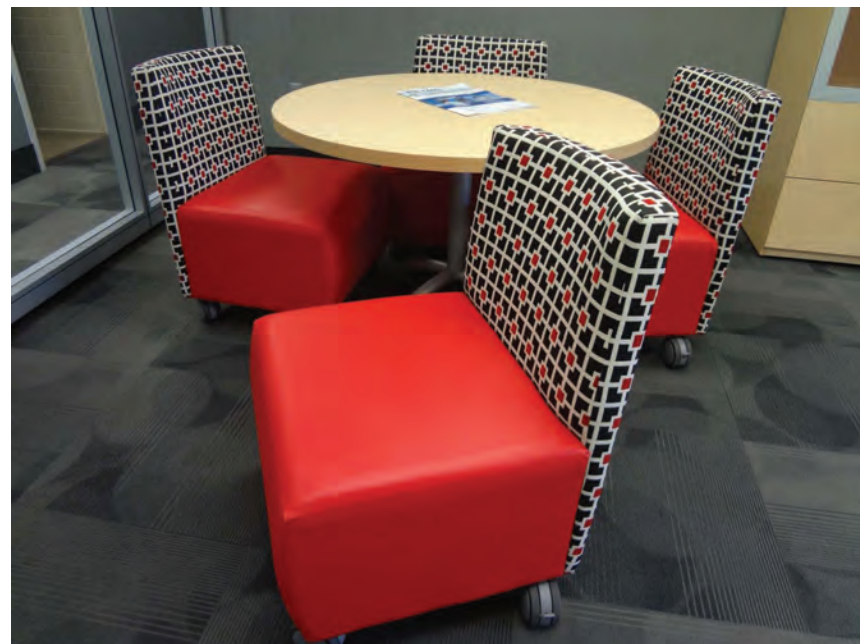

MMS single seat with casters