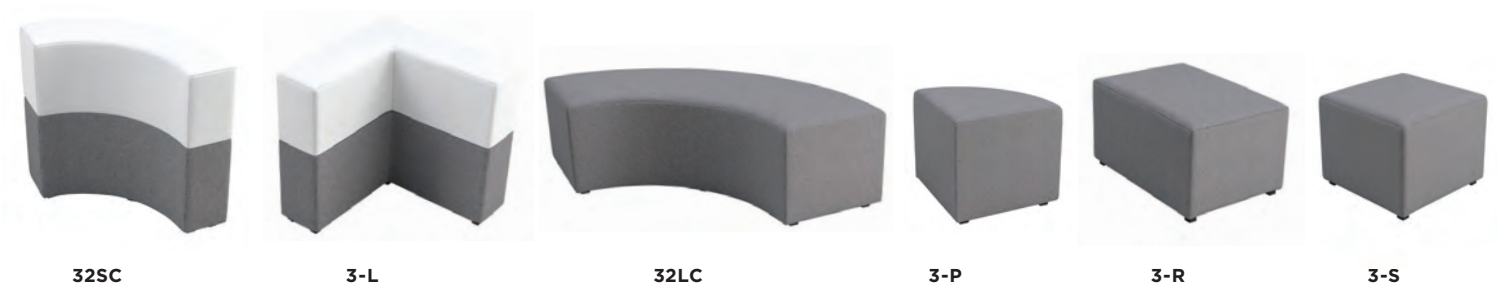

7850L
Left Arm

7851
Backless

7860
Square End Table

7860R
Rectangular Tables

7860A
Table Wedge with
optional power unit
available

CONFIGURATIONS

Designed by Qdesign

32SC

3-L

32LC

3-P

3-R

3-S

MNK, MOSS | Nook, with Falcon DART table and 800 series occasional FLX table.

MNK, MNKQTR-CC quarter circle

T3302-18 with Falcon Spectra™ SP4 table.

MNKCNR corner seat units with MNKDBL double seat

MNK-PS with full privacy screen and **MNK-DBL** double

CONFIGURATIONS

MNK

MNKQTR-CC

MNK-DBL

MNKHLF-CH-CC

**COUNTER HEIGHT
COLLABORATIVE SEATING**

- 24" seat height and 41" back height
- Rear shelf facilitates stand up meetings and counter height seating

MNKQTR-CH-CC Counter height quarter circle with rear counter, **MNK-CH** counter height single, and **1091** occasional table