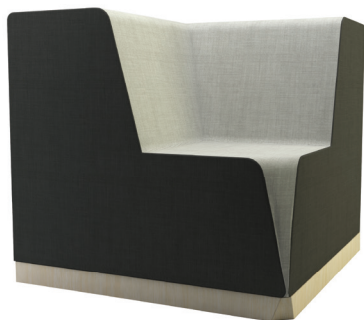

TM-2IC

TM-2IC

FEATURES

- Fabrics can be mixed by steps or end panels
- Recessed Base

OPTIONS

Power Available

CAT #	DESCRIPTION	DIMENSIONS	ADDITIONAL DIMENSIONS	APPRX WT	YDG	COM/LIST	GRADE 1	GRADE 2	GRADE 3	GRADE 4	GRADE 5
TM-2IC	2 Tier Inside Corner Unit	39L x 39D x 36H	SH 18.5, 36	N/A	Front/ Steps: 2.5 Sides: 2.5 Outside Back: 2.5	2,980	3,196	3,372	3,580	3,876	4,172

Small Order Charge

Orders with a combined Net price under $1,000 will be subject to a Special Handling Charge of $125 Net. One charge per order.